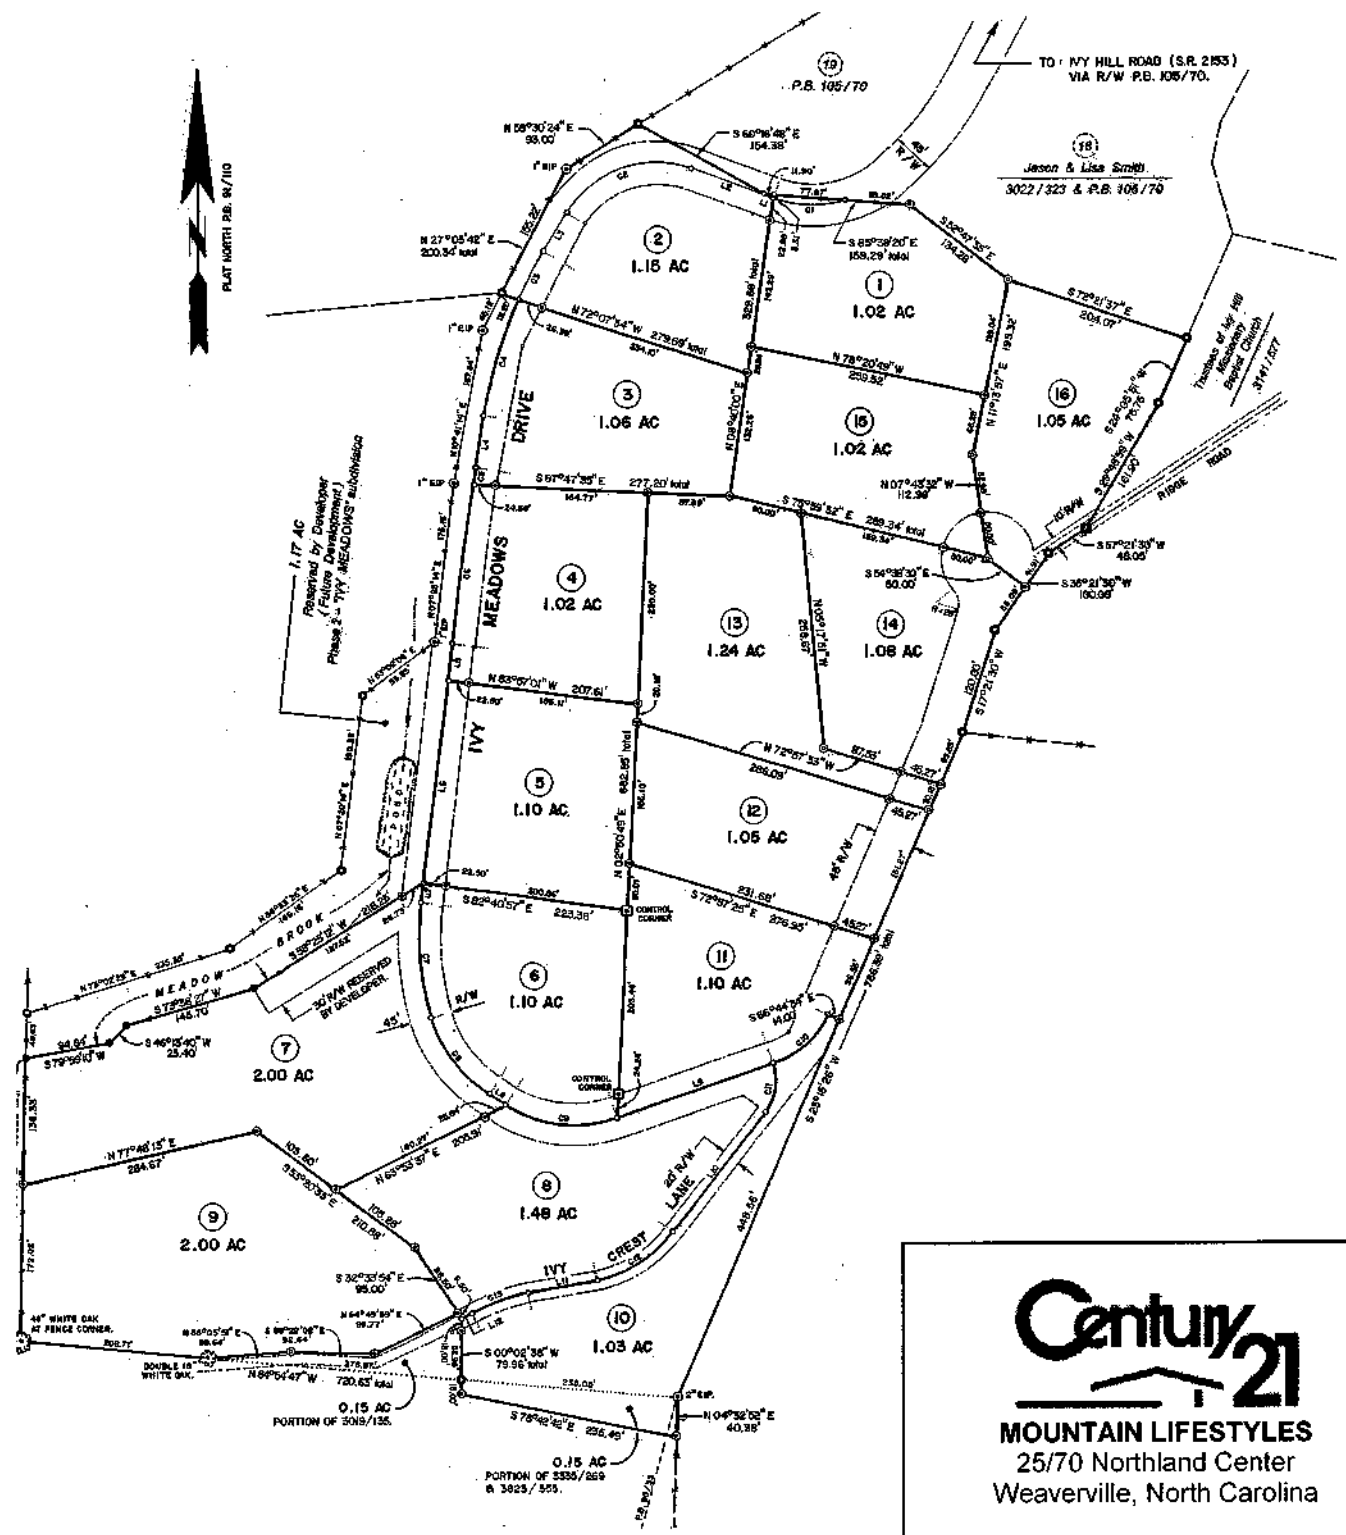

# Ivy Meadows

**Century 21**  
**MOUNTAIN LIFESTYLES**  
 25/70 Northland Center  
 Weaverville, North Carolina

Rob Smith (828) 691-3919  
 Susan Young (828) 273-9108